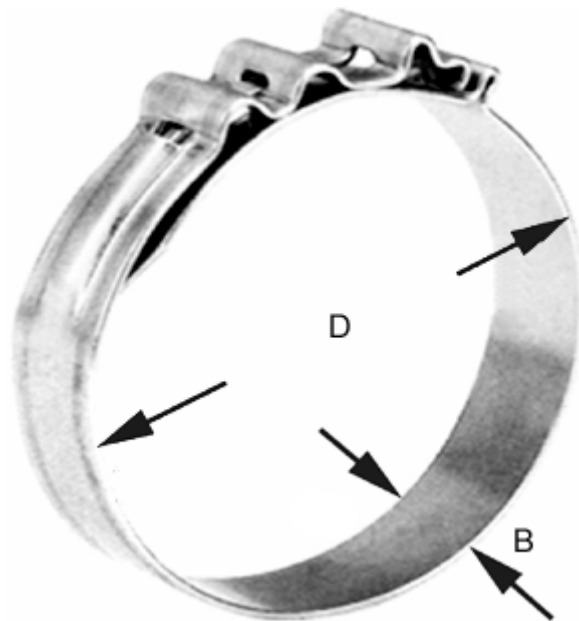

Article number: 021087006015

Description: COBRA one piece-connector 15/8 W4

Measures

Diameter D = 15.0

Width B = 8